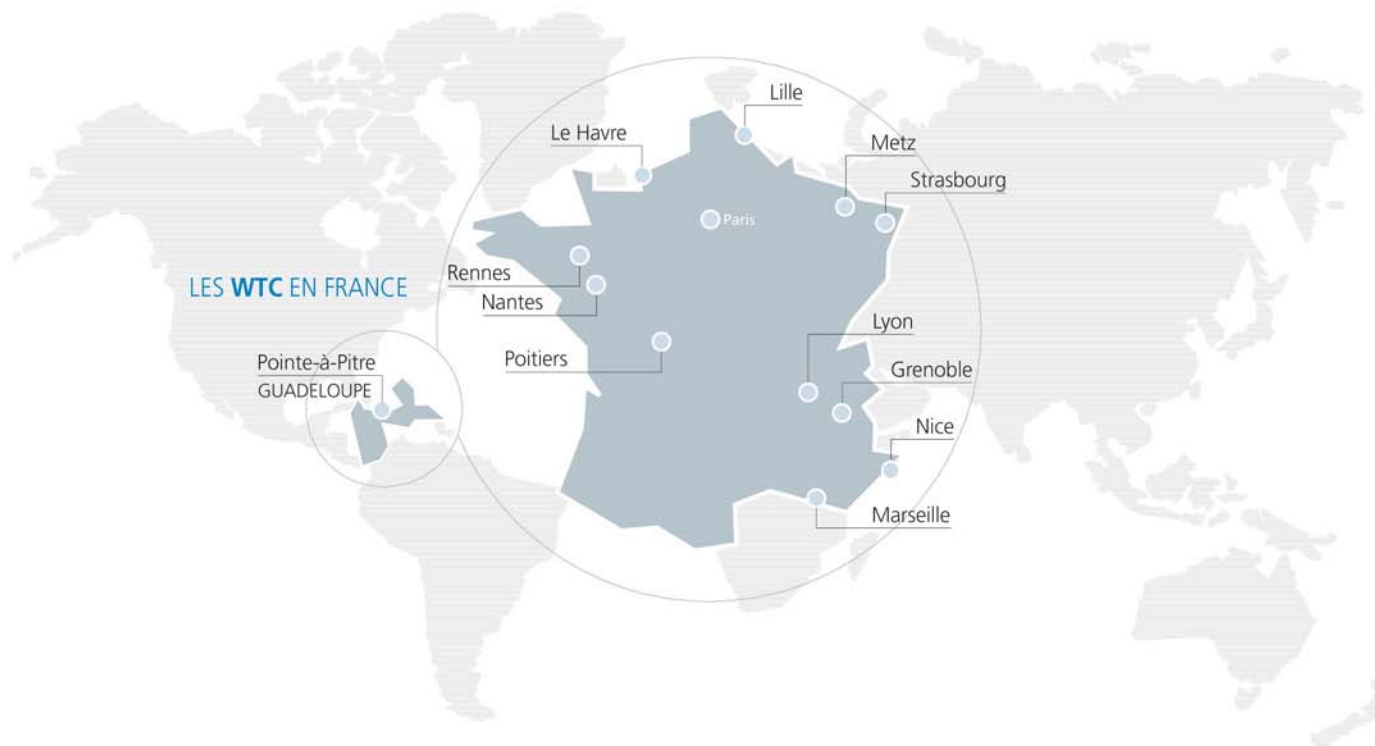

WORLD TRADE CENTER LE HAVRE

Esplanade de l'Europe - BP 1410

76067 Le Havre

Tél : +33 (0) 2 35 11 25 21

www.wtclehavre.com